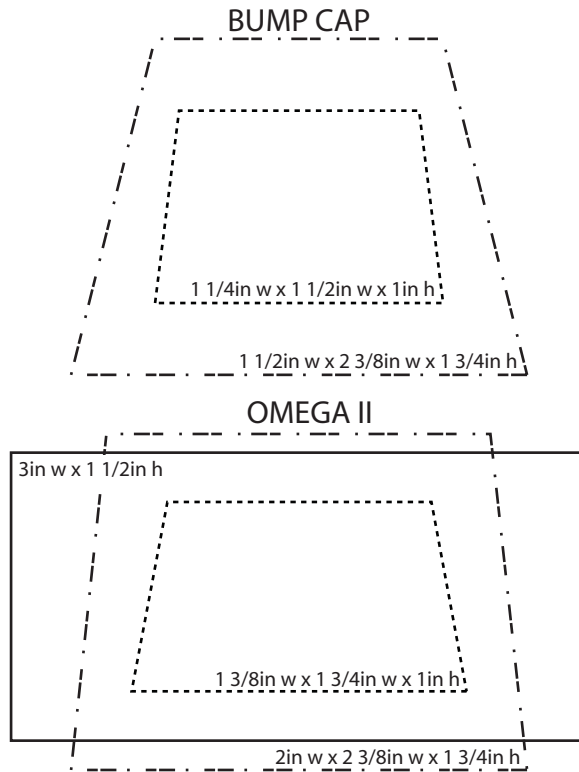

PRINT AREAS